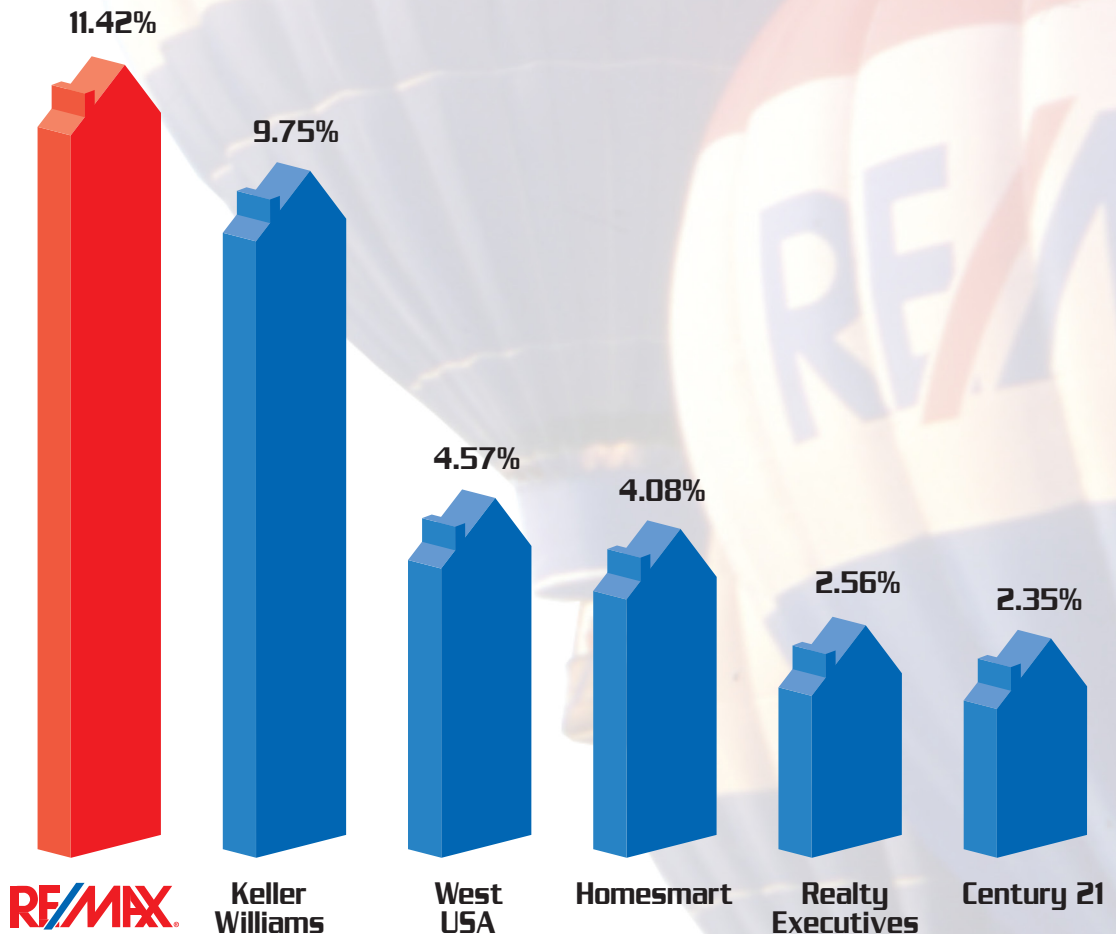

RE/MAX PREMIER MARKET PRESENCE

GILBERT, ARIZONA
July 1, 2010 through June 30, 2011

NOTE: This bar graph combines the "sold" listings of all office locations and independent offices of each multi-office or franchise organization identified, which listings were sold by such organization itself, or with the aid of a cooperating broker, according to data maintained by the Local Board or Multiple Listing Service for the geographic area indicated. The bar graph compares all those listings that were "sold" by each organization during the period 07/01/10 - 06/30/11. This representation is based in whole or in part on data supplied by the ARMLS and its Multiple Listing Service. Neither the Associations nor their MLS guarantee or are in any way responsible for its accuracy. Data maintained by the Associations may not reflect all real estate activity in a market. ©2011, RE/MAX Southwest Region. Each RE/MAX® office is independently owned and operated.